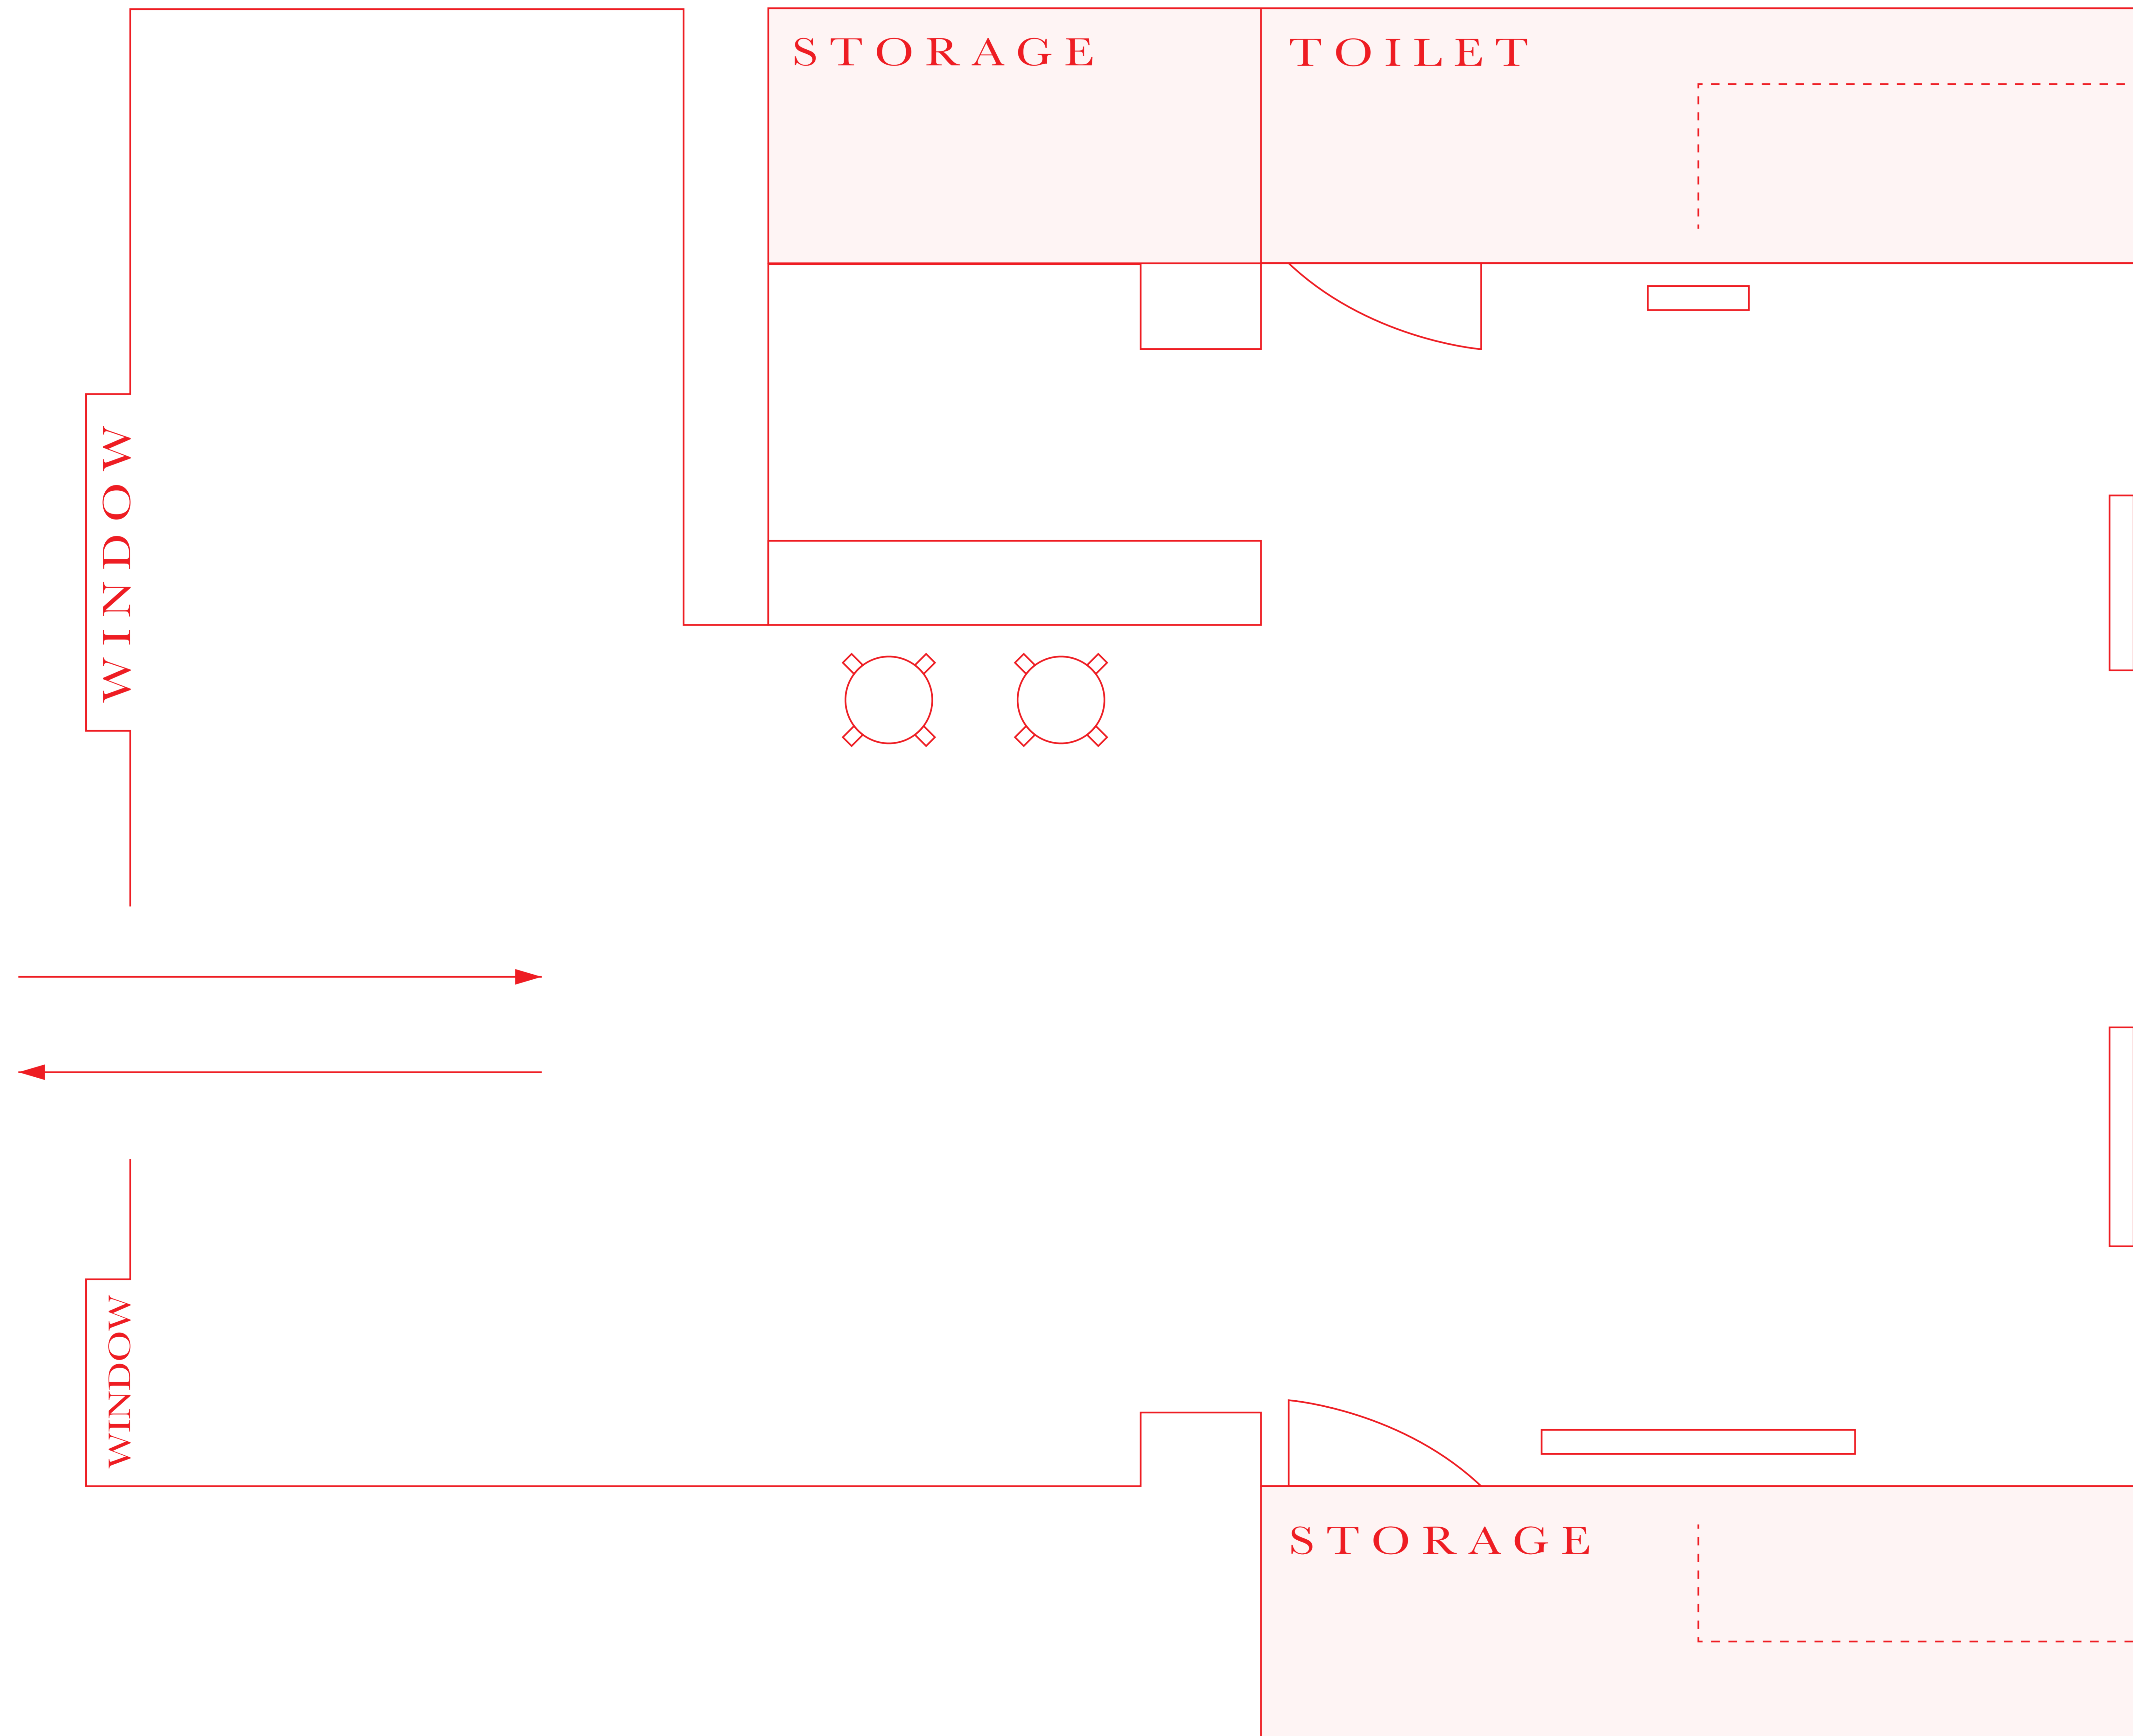

# LUV CONTEMPORARY FLOOR PLAN

SCALE 1:10

EXAMPLE